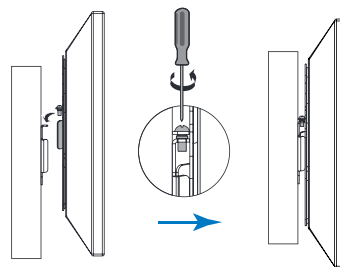

LogiLink®

Low Profile TV Wall Mount for 23"-42" TV

Art. No.: BP0004

Ultra slim with 2-pieces easy installation design, compatible with VESA standard max. 200x200mm.

Features:

- » Super strong mounting brackets: Solid-reinforced Cold Steel, durable product with maximum capacity of 25kg
- » Ultra Slim just 13mm from the wall
- » Compatible with VESA 75x75mm, 100x100mm, 200x100mm, 200x200mm
- » Easy to install
- » Fit for 23-42 inch LED LCD plasma TV, PC Monitor screens

Remove the wall plate from the wall mount

Install the wall plate to the wall

Install the wall mount to back of the TV

Apply the TV with wall mount to the wall plate

RoHS
compliant

* The specifications and pictures are subject to change without notice.
* All trade names referenced are the registered namework of their respective owners.

Package Contents:

- » 1 x TV Wall Mount
- » 1 x Screw Package
- » 1 x User Manual

Package Informations:

- » Packing Dimension: 239 x 239 x 25mm
- » Packing Weight: 0.97kg
- » Carton Dimension: 340 x 255 x 255mm
- » Carton Q'ty: 12pcs
- » Carton Weight: 12kg