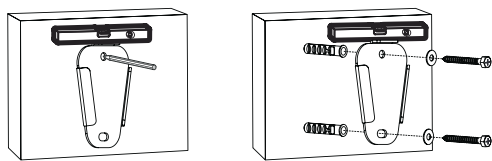

LogiLink®

Low Profile TV Wall Mount for 23"-42" TV

Art. No.: BP0004

Ultra slim with 2-pieces easy installation design, compatible with VESA standard max. 200x200mm.

Features:

- » Super strong mounting brackets: Solid-reinforced Cold Steel, durable product with maximum capacity of 25kg
- » Ultra Slim just 13mm from the wall
- » Compatible with VESA 75x75mm, 100x100mm, 200x100mm, 200x200mm
- » Easy to install
- » Fit for 23-42 inch LED LCD plasma TV, PC Monitor screens

Remove the wall plate from the wall mount

Install the wall plate to the wall

Install the wall mount to back of the TV

Apply the TV with wall mount to the wall plate

RoHS
compliant

* The specifications and pictures are subject to change without notice.
* All trade names referenced are the registered namework of their respective owners.

Made in China

LogiLink®

Low Profile TV Wall Mount for 23"-42" TV

Art. No.: BP0004

Specification:

Screen Size	23"-42"
Rated Load	25kg/55lbs
VESA	75x75, 100x100, 200x100, 200x200
Distance to the wall	13mm
Product Size	230 x 230 x 13mm

Package Contents:

- » 1 x TV Wall Mount
- » 1 x Screw Package
- » 1 x User Manual

Package Informations:

- » Packing Dimension: 239 x 239 x 25mm
- » Packing Weight: 0.97kg
- » Carton Dimension: 340 x 255 x 255mm
- » Carton Q'ty: 12pcs
- » Carton Weight: 12kg