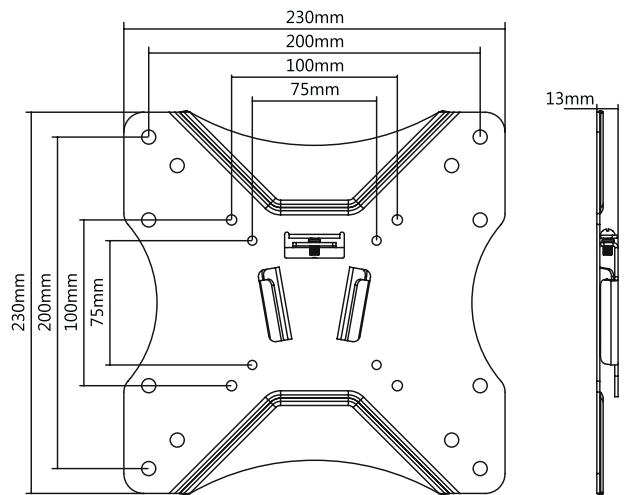

LogiLink®

Low Profile TV Wall Mount for 23"-42" TV

Art. No.: BP0004

Ultra slim with 2-pieces easy installation design, compatible with VESA standard max. 200x200mm.

Features:

- » Super strong mounting brackets: Solid-reinforced Cold Steel, durable product with maximum capacity of 25kg
- » Ultra Slim just 13mm from the wall
- » Compatible with VESA 75x75mm, 100x100mm, 200x100mm, 200x200mm
- » Easy to install
- » Fit for 23-42 inch LED LCD plasma TV, PC Monitor screens

Remove the wall plate from the wall mount

Install the wall plate to the wall

Install the wall mount to back of the TV

Apply the TV with wall mount to the wall plate

RoHS
compliant

* The specifications and pictures are subject to change without notice.
* All trade names referenced are the registered namework of their respective owners.

Made in China

LogiLink®

Low Profile TV Wall Mount for 23"-42" TV

Art. No.: BP0004

Specification:

Screen Size	23"-42"
Rated Load	25kg/55lbs
VESA	75x75, 100x100, 200x100, 200x200
Distance to the wall	13mm
Product Size	230 x 230 x 13mm

Package Contents:

- » 1 x TV Wall Mount
- » 1 x Screw Package
- » 1 x User Manual

Package Informations:

- » Packing Dimension: 239 x 239 x 25mm
- » Packing Weight: 0.97kg
- » Carton Dimension: 340 x 255 x 255mm
- » Carton Q'ty: 12pcs
- » Carton Weight: 12kg