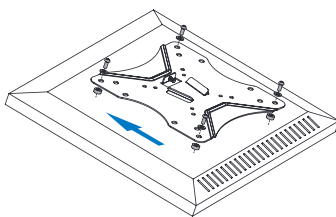

LogiLink®

Low Profile TV Wall Mount for 23"-42" TV

Art. No.: BP0004

Ultra slim with 2-pieces easy installation design, compatible with VESA standard max. 200x200mm.

Features:

- » Super strong mounting brackets: Solid-reinforced Cold Steel, durable product with maximum capacity of 25kg
- » Ultra Slim just 13mm from the wall
- » Compatible with VESA 75x75mm, 100x100mm, 200x100mm, 200x200mm
- » Easy to install
- » Fit for 23-42 inch LED LCD plasma TV, PC Monitor screens

Remove the wall plate from the wall mount

Install the wall plate to the wall

Install the wall mount to back of the TV

Apply the TV with wall mount to the wall plate

RoHS
compliant

* The specifications and pictures are subject to change without notice.
* All trade names referenced are the registered namework of their respective owners.

Made in China

LogiLink®

Low Profile TV Wall Mount for 23"-42" TV

Art. No.: BP0004

Specification:

Screen Size	23"-42"
Rated Load	25kg/55lbs
VESA	75x75, 100x100, 200x100, 200x200
Distance to the wall	13mm
Product Size	230 x 230 x 13mm

Package Contents:

- » 1 x TV Wall Mount
- » 1 x Screw Package
- » 1 x User Manual

Package Informations:

- » Packing Dimension: 239 x 239 x 25mm
- » Packing Weight: 0.97kg
- » Carton Dimension: 340 x 255 x 255mm
- » Carton Q'ty: 12pcs
- » Carton Weight: 12kg