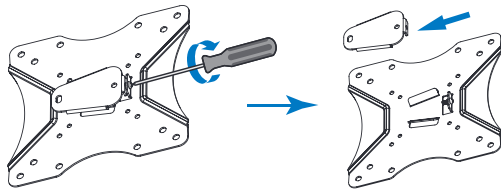

LogiLink®

Low Profile TV Wall Mount for 23"-42" TV

Art. No.: BP0004

Ultra slim with 2-pieces easy installation design, compatible with VESA standard max. 200x200mm.

Features:

- » Super strong mounting brackets: Solid-reinforced Cold Steel, durable product with maximum capacity of 25kg
- » Ultra Slim just 13mm from the wall
- » Compatible with VESA 75x75mm, 100x100mm, 200x100mm, 200x200mm
- » Easy to install
- » Fit for 23-42 inch LED LCD plasma TV, PC Monitor screens

Remove the wall plate from the wall mount

Install the wall plate to the wall

Install the wall mount to back of the TV

Apply the TV with wall mount to the wall plate

RoHS
compliant

* The specifications and pictures are subject to change without notice.
* All trade names referenced are the registered namework of their respective owners.

Made in China

LogiLink®

Low Profile TV Wall Mount for 23"-42" TV

Art. No.: BP0004

Specification:

Screen Size	23"-42"
Rated Load	25kg/55lbs
VESA	75x75, 100x100, 200x100, 200x200
Distance to the wall	13mm
Product Size	230 x 230 x 13mm